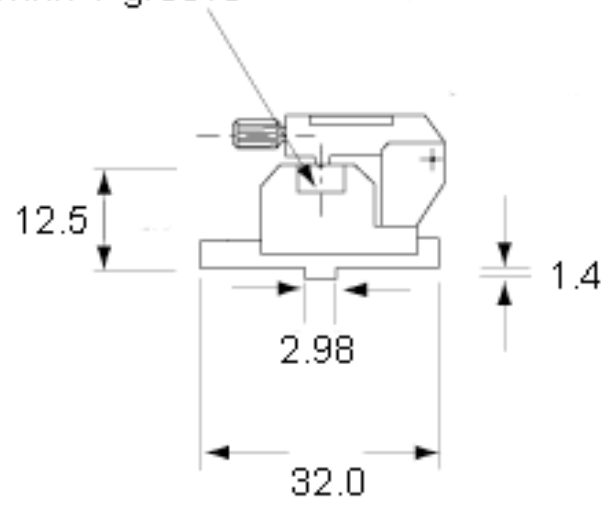

Fitted with MDE720
nnn/nnn V-groove

© Elliot Scientific Ltd

MDE724