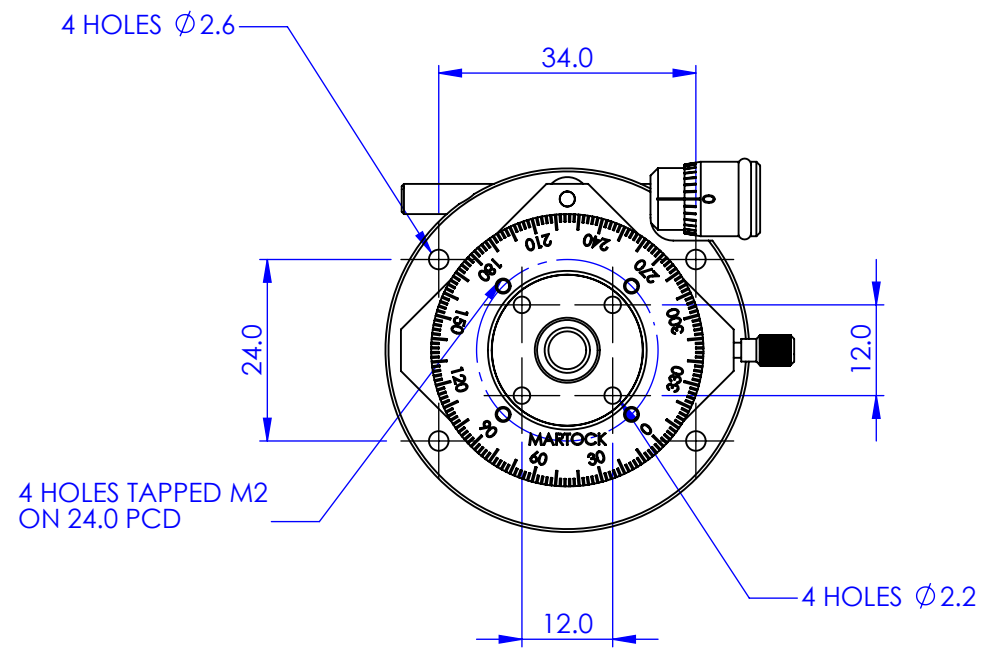

REV.	REVISIONS	DATE	APPROVED
	DESCRIPTION		

GENERAL VIEW
SCALE: 1:1

PROPRIETARY AND CONFIDENTIAL
COPYRIGHT ELLIOT SCIENTIFIC Ltd.
 THE INFORMATION CONTAINED IN THIS DRAWING IS THE SOLE PROPERTY OF ELLIOT SCIENTIFIC LTD. REPRODUCTION IN PART OR AS A WHOLE WITHOUT WRITTEN PERMISSION IS PROHIBITED.

DIMENSIONS ARE IN mm
 GENERAL TOLERANCES: ± 0.1
 ANGULAR TOLERANCES: \pm
 SURFACE FINISH:
 ALL BURRS, SHARP EDGES
 AND CORNERS TO BE
 REMOVED

	NAME	DATE
AUTHOR	GW	02/06/2010
CHECKED	--	--
MATERIAL		
FINISH		
DO NOT SCALE DRAWING		

Elliot Scientific	
TITLE ROTATION STAGE	
SIZE A4	DWG. NO. MDE282
SCALE: 1:1	THIRD ANGLE PROJECTION
	SHEET 1 OF 1