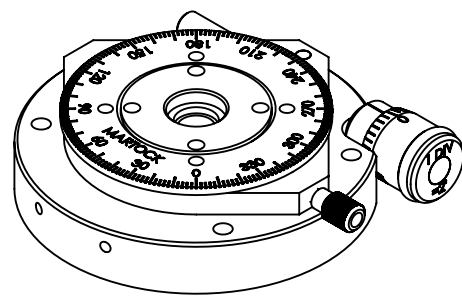

REV.	REVISIONS	DATE	APPROVED
	DESCRIPTION		

GENERAL VIEW
SCALE: 1:1

PROPRIETARY AND CONFIDENTIAL
COPYRIGHT ELLIOT SCIENTIFIC Ltd.
 THE INFORMATION CONTAINED IN THIS DRAWING IS THE SOLE PROPERTY OF ELLIOT SCIENTIFIC LTD. REPRODUCTION IN PART OR AS A WHOLE WITHOUT WRITTEN PERMISSION IS PROHIBITED.

DIMENSIONS ARE IN mm
 GENERAL TOLERANCES: ± 0.1
 ANGULAR TOLERANCES: \pm
 SURFACE FINISH:
 ALL BURRS, SHARP EDGES
 AND CORNERS TO BE
 REMOVED

	NAME	DATE
AUTHOR	GW	02/06/2010
CHECKED	--	--
MATERIAL		
FINISH		
DO NOT SCALE DRAWING		

Elliot Scientific	
TITLE ROTATION STAGE	
SIZE A4	DWG. NO. MDE282
SCALE: 1:1	THIRD ANGLE PROJECTION
	SHEET 1 OF 1