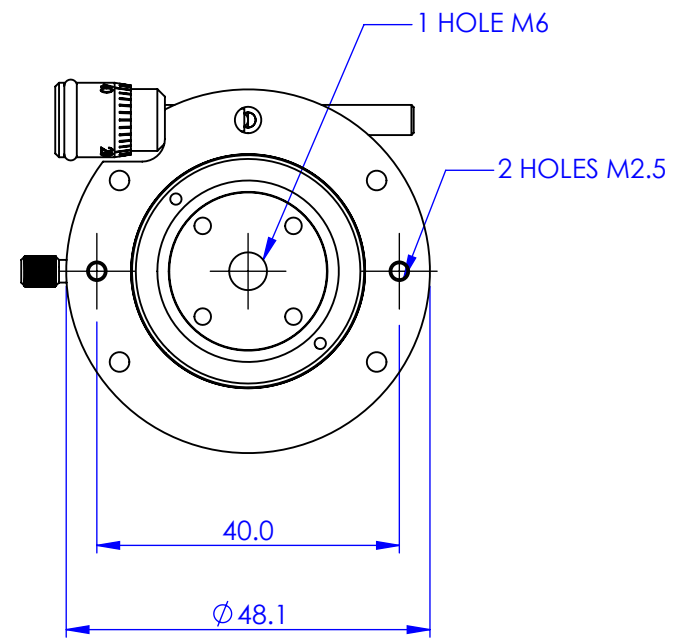

REV.	REVISIONS	DATE	APPROVED
	DESCRIPTION		

GENERAL VIEW
SCALE: 1:1

PROPRIETARY AND CONFIDENTIAL
COPYRIGHT ELLIOT SCIENTIFIC Ltd.
 THE INFORMATION CONTAINED IN THIS DRAWING IS THE SOLE PROPERTY OF ELLIOT SCIENTIFIC LTD. REPRODUCTION IN PART OR AS A WHOLE WITHOUT WRITTEN PERMISSION IS PROHIBITED.

DIMENSIONS ARE IN mm
 GENERAL TOLERANCES: ± 0.1
 ANGULAR TOLERANCES: \pm
 SURFACE FINISH:
 ALL BURRS, SHARP EDGES
 AND CORNERS TO BE
 REMOVED

	NAME	DATE
AUTHOR	GW	02/06/2010
CHECKED	--	--
MATERIAL		
FINISH		
DO NOT SCALE DRAWING		

Elliot Scientific	
TITLE ROTATION STAGE	
SIZE A4	DWG. NO. MDE282
SCALE: 1:1	THIRD ANGLE PROJECTION
	SHEET 1 OF 1