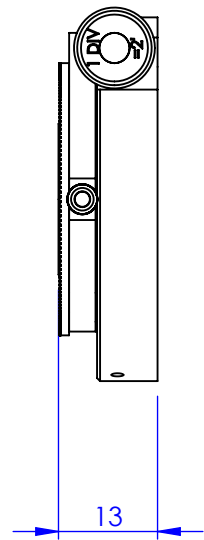

REV.	REVISIONS	DATE	APPROVED
	DESCRIPTION		

GENERAL VIEW
SCALE: 1:1

PROPRIETARY AND CONFIDENTIAL
COPYRIGHT ELLIOT SCIENTIFIC Ltd.
 THE INFORMATION CONTAINED IN THIS DRAWING IS THE SOLE PROPERTY OF ELLIOT SCIENTIFIC LTD. REPRODUCTION IN PART OR AS A WHOLE WITHOUT WRITTEN PERMISSION IS PROHIBITED.

DIMENSIONS ARE IN mm
 GENERAL TOLERANCES: ± 0.1
 ANGULAR TOLERANCES: \pm
 SURFACE FINISH:
 ALL BURRS, SHARP EDGES
 AND CORNERS TO BE
 REMOVED

	NAME	DATE
AUTHOR	GW	02/06/2010
CHECKED	--	--
MATERIAL		
FINISH		
DO NOT SCALE DRAWING		

Elliot Scientific	
TITLE ROTATION STAGE	
SIZE A4	DWG. NO. MDE282
SCALE: 1:1	THIRD ANGLE PROJECTION
	SHEET 1 OF 1