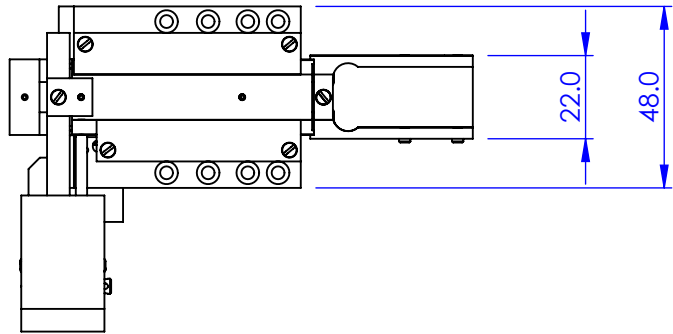

REV.	REVISIONS	DATE	APPROVED
	DESCRIPTION		

GENERAL VIEW
SCALE: 1:2

**PROPRIETARY AND CONFIDENTIAL
COPYRIGHT ELLIOT SCIENTIFIC Ltd.**
THE INFORMATION CONTAINED IN THIS
DRAWING IS THE SOLE PROPERTY OF
ELLIOT SCIENTIFIC LTD. REPRODUCTION
IN PART OR AS A WHOLE WITHOUT WRITTEN
PERMISSION IS PROHIBITED.

DIMENSIONS ARE IN mm
GENERAL TOLERANCES: ± 0.1
ANGULAR TOLERANCES: \pm
SURFACE FINISH:
ALL BURRS, SHARP EDGES
AND CORNERS TO BE
REMOVED

	NAME	DATE
AUTHOR	GW	03/06/2010
CHECKED	--	--
MATERIAL		
FINISH		

DO NOT SCALE DRAWING		

		TITLE	
		RIBBON CABLE ROTATOR	
SIZE	DWG. NO.		
A4	MDE884LH		
SCALE:1:2		THIRD ANGLE PROJECTION	SHEET 1 OF 1