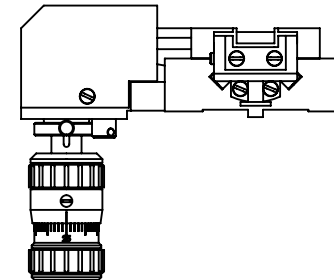

**PROPRIETARY AND CONFIDENTIAL
COPYRIGHT ELLIOT SCIENTIFIC Ltd.**
THE INFORMATION CONTAINED IN THIS
DRAWING IS THE SOLE PROPERTY OF
ELLIOT SCIENTIFIC LTD. REPRODUCTION
IN PART OR AS A WHOLE WITHOUT WRITTEN
PERMISSION IS PROHIBITED.

DIMENSIONS ARE IN mm
GENERAL TOLERANCES: ± 0.1
ANGULAR TOLERANCES: $\pm$
SURFACE FINISH:
ALL BURRS, SHARP EDGES
AND CORNERS TO BE
REMOVED

	NAME	DATE
AUTHOR	GW	03/06/2010
CHECKED	--	--
MATERIAL		
FINISH		

DO NOT SCALE DRAWING		

		TITLE	
		RIBBON CABLE ROTATOR	
SIZE	DWG. NO.		
A4	MDE884LH		
SCALE:1:2		THIRD ANGLE PROJECTION	SHEET 1 OF 1