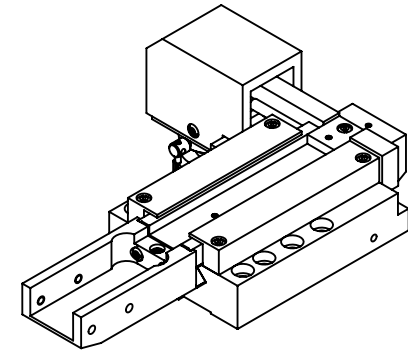

REV.	REVISIONS	DATE	APPROVED
	DESCRIPTION		

GENERAL VIEW
SCALE: 1:2

**PROPRIETARY AND CONFIDENTIAL
COPYRIGHT ELLIOT SCIENTIFIC Ltd.**
THE INFORMATION CONTAINED IN THIS
DRAWING IS THE SOLE PROPERTY OF
ELLIOT SCIENTIFIC LTD. REPRODUCTION
IN PART OR AS A WHOLE WITHOUT WRITTEN
PERMISSION IS PROHIBITED.

DIMENSIONS ARE IN mm
GENERAL TOLERANCES: ± 0.1
ANGULAR TOLERANCES: \pm
SURFACE FINISH:
ALL BURRS, SHARP EDGES
AND CORNERS TO BE
REMOVED

	NAME	DATE
AUTHOR	GW	03/06/2010
CHECKED	--	--
MATERIAL		
FINISH		

DO NOT SCALE DRAWING		

		TITLE	
		RIBBON CABLE ROTATOR	
SIZE	DWG. NO.		
A4	MDE884LH		
SCALE:1:2		THIRD ANGLE PROJECTION	SHEET 1 OF 1