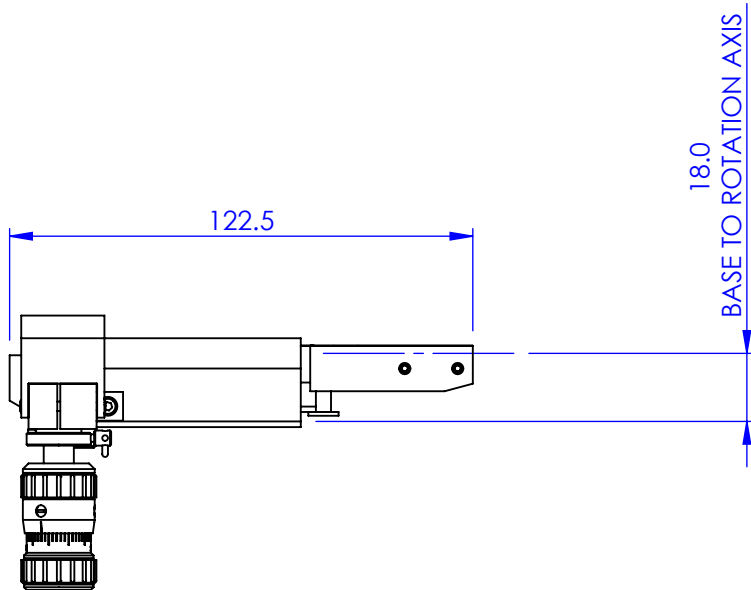

REV.	REVISIONS	DATE	APPROVED
	DESCRIPTION		

GENERAL VIEW
SCALE: 1:2

**PROPRIETARY AND CONFIDENTIAL
COPYRIGHT ELLIOT SCIENTIFIC Ltd.**
THE INFORMATION CONTAINED IN THIS
DRAWING IS THE SOLE PROPERTY OF
ELLIOT SCIENTIFIC LTD. REPRODUCTION
IN PART OR AS A WHOLE WITHOUT WRITTEN
PERMISSION IS PROHIBITED.

DIMENSIONS ARE IN mm
GENERAL TOLERANCES: ± 0.1
ANGULAR TOLERANCES: \pm
SURFACE FINISH:
ALL BURRS, SHARP EDGES
AND CORNERS TO BE
REMOVED

	NAME	DATE
AUTHOR	GW	03/06/2010
CHECKED	--	--
MATERIAL		
FINISH		

DO NOT SCALE DRAWING		

		TITLE	
		RIBBON CABLE ROTATOR	
SIZE	DWG. NO.		
A4	MDE884LH		
SCALE:1:2		THIRD ANGLE PROJECTION	SHEET 1 OF 1