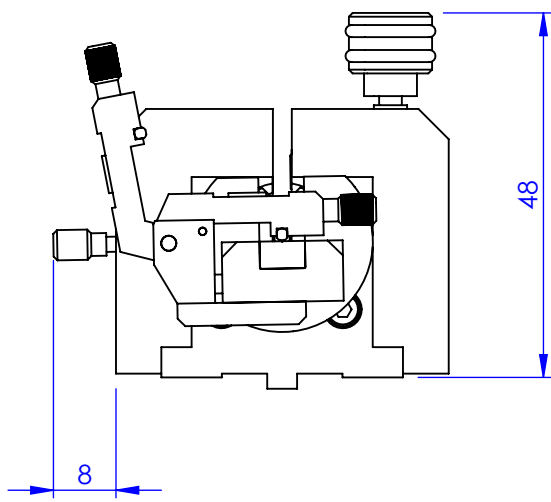

REV. NO.		REVISIONS	DATE	APPROVED

GENERAL VIEW
SCALE: 1:1

PROPRIETARY AND CONFIDENTIAL
COPYRIGHT ELLIOT SCIENTIFIC Ltd.
THE INFORMATION CONTAINED IN THIS DRAWING IS THE SOLE PROPERTY OF ELLIOT SCIENTIFIC LTD. REPRODUCTION IN PART OR AS A WHOLE WITHOUT WRITTEN PERMISSION IS PROHIBITED.

DIMENSIONS ARE IN mm
GENERAL TOLERANCES: ± 0.1
ANGULAR TOLERANCES: \pm
SURFACE FINISH:
ALL BURRS, SHARP EDGES
AND CORNERS TO BE
REMOVED

	NAME	DATE
AUTHOR	GW	10/08/2010
CHECKED	--	--
MATERIAL		
FINISH		
DO NOT SCALE DRAWING		

		TITLE	
		HIGH PRECISION FIBRE ROTATOR	
SIZE	DWG. NO.		
A4	MDE717		
SCALE:1:1	THIRD ANGLE PROJECTION	SHEET 1 OF 2	