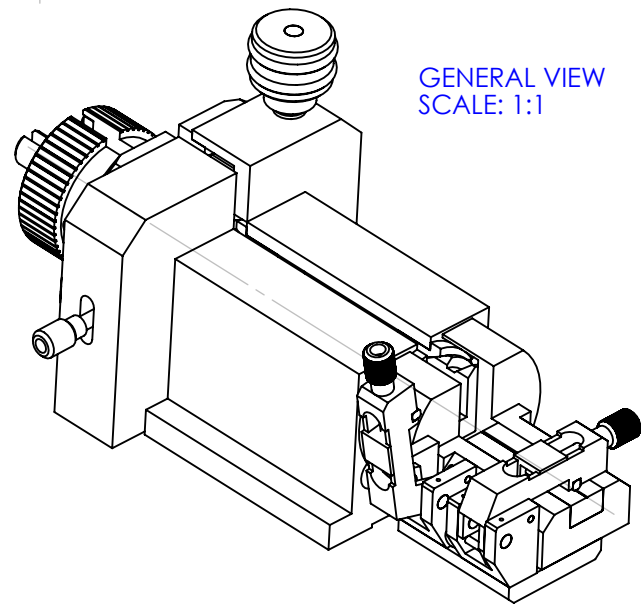

REV. NO.		REVISIONS	DATE	APPROVED

GENERAL VIEW
SCALE: 1:1