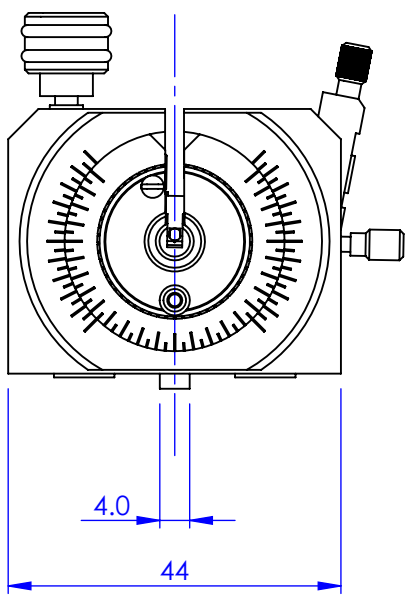

REV. NO.		REVISIONS	DATE	APPROVED

GENERAL VIEW
SCALE: 1:1

PROPRIETARY AND CONFIDENTIAL
COPYRIGHT ELLIOT SCIENTIFIC Ltd.
THE INFORMATION CONTAINED IN THIS DRAWING IS THE SOLE PROPERTY OF ELLIOT SCIENTIFIC LTD. REPRODUCTION IN PART OR AS A WHOLE WITHOUT WRITTEN PERMISSION IS PROHIBITED.

DIMENSIONS ARE IN mm
GENERAL TOLERANCES: ± 0.1
ANGULAR TOLERANCES: \pm
SURFACE FINISH:
ALL BURRS, SHARP EDGES
AND CORNERS TO BE
REMOVED

	NAME	DATE
AUTHOR	GW	10/08/2010
CHECKED	--	--
MATERIAL		
FINISH		
DO NOT SCALE DRAWING		

		TITLE	
		HIGH PRECISION FIBRE ROTATOR	
SIZE	DWG. NO.		
A4	MDE717		
SCALE:1:1	THIRD ANGLE PROJECTION	SHEET 1 OF 2	