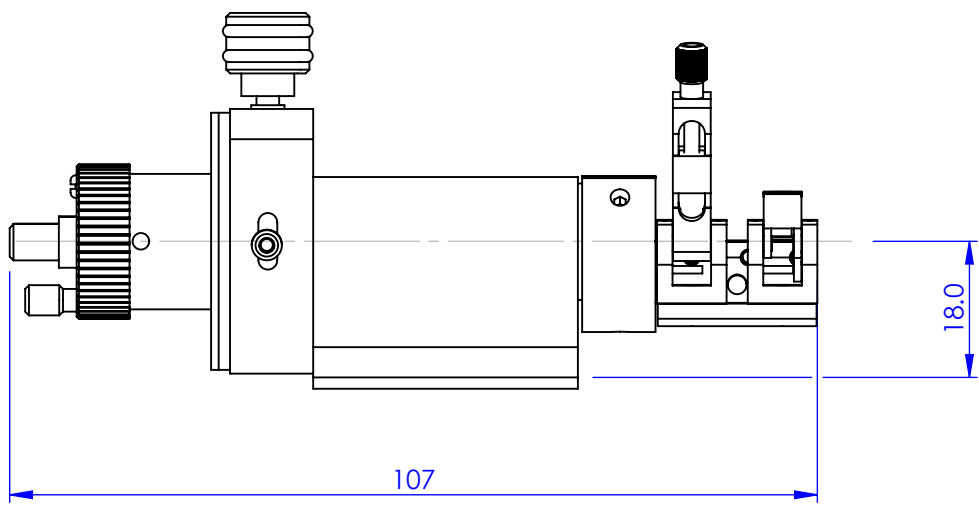

REV. NO.		REVISIONS	DATE	APPROVED

GENERAL VIEW
SCALE: 1:1

PROPRIETARY AND CONFIDENTIAL
COPYRIGHT ELLIOT SCIENTIFIC Ltd.
THE INFORMATION CONTAINED IN THIS DRAWING IS THE SOLE PROPERTY OF ELLIOT SCIENTIFIC LTD. REPRODUCTION IN PART OR AS A WHOLE WITHOUT WRITTEN PERMISSION IS PROHIBITED.

DIMENSIONS ARE IN mm
GENERAL TOLERANCES: ± 0.1
ANGULAR TOLERANCES: \pm
SURFACE FINISH:
ALL BURRS, SHARP EDGES
AND CORNERS TO BE
REMOVED

	NAME	DATE
AUTHOR	GW	10/08/2010
CHECKED	--	--
MATERIAL		
FINISH		
DO NOT SCALE DRAWING		

		TITLE	
		HIGH PRECISION FIBRE ROTATOR	
SIZE	DWG. NO.		
A4	MDE717		
SCALE:1:1	THIRD ANGLE PROJECTION	SHEET 1 OF 2	