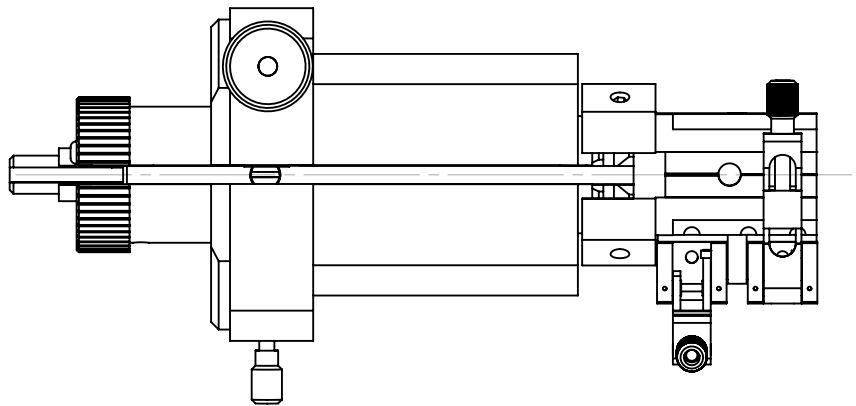

REV. NO.		REVISIONS	DATE	APPROVED

GENERAL VIEW
SCALE: 1:1