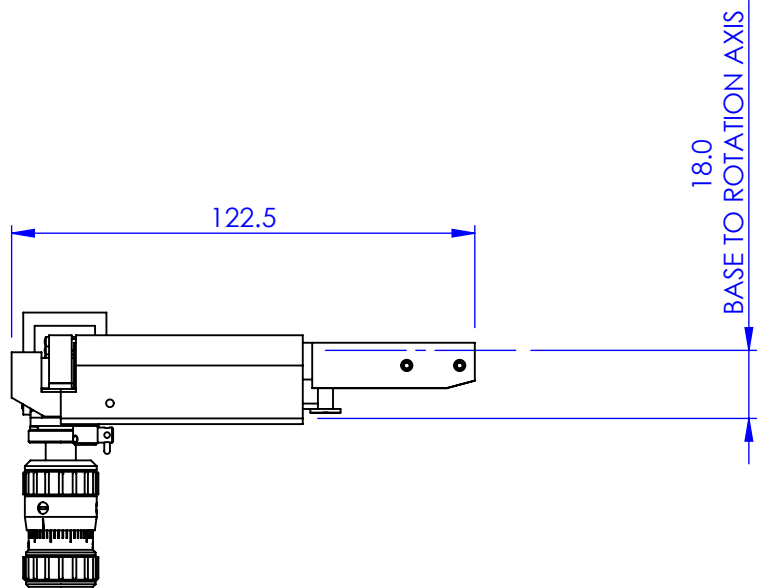

REV.	REVISIONS	DESCRIPTION	DATE	APPROVED

GENERAL VIEW
SCALE: 1:2

PROPRIETARY AND CONFIDENTIAL
COPYRIGHT ELLIOT SCIENTIFIC Ltd.
 THE INFORMATION CONTAINED IN THIS DRAWING IS THE SOLE PROPERTY OF ELLIOT SCIENTIFIC LTD. REPRODUCTION IN PART OR AS A WHOLE WITHOUT WRITTEN PERMISSION IS PROHIBITED.

DIMENSIONS ARE IN mm
 GENERAL TOLERANCES: ± 0.1
 ANGULAR TOLERANCES: \pm
 SURFACE FINISH:
 ALL BURRS, SHARP EDGES
 AND CORNERS TO BE
 REMOVED

	NAME	DATE
AUTHOR	GW	03/06/2010
CHECKED	--	--
MATERIAL		
FINISH		
DO NOT SCALE DRAWING		

		TITLE	
		RIBBON CABLE ROTATOR	
SIZE	DWG. NO.		
A4	MDE884		
SCALE: 1:2	THIRD ANGLE PROJECTION	SHEET 1 OF 1	