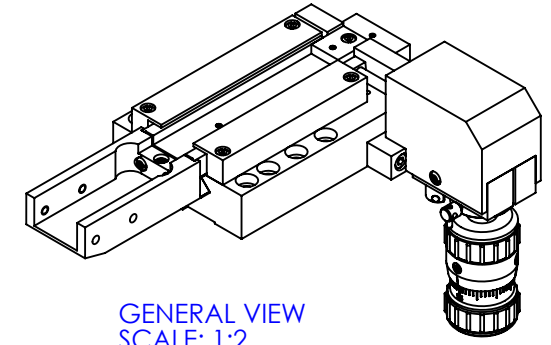

REV.	REVISIONS	DESCRIPTION	DATE	APPROVED

GENERAL VIEW
SCALE: 1:2