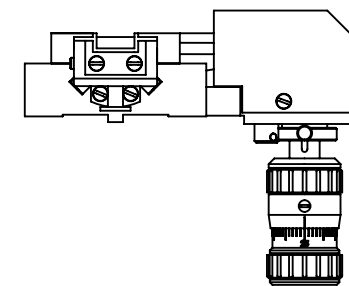

PROPRIETARY AND CONFIDENTIAL
COPYRIGHT ELLIOT SCIENTIFIC Ltd.
THE INFORMATION CONTAINED IN THIS DRAWING IS THE SOLE PROPERTY OF ELLIOT SCIENTIFIC LTD. REPRODUCTION IN PART OR AS A WHOLE WITHOUT WRITTEN PERMISSION IS PROHIBITED.

DIMENSIONS ARE IN mm
GENERAL TOLERANCES: ± 0.1
ANGULAR TOLERANCES: $\pm$
SURFACE FINISH:
ALL BURRS, SHARP EDGES
AND CORNERS TO BE
REMOVED

	NAME	DATE
AUTHOR	GW	03/06/2010
CHECKED	--	--
MATERIAL		
FINISH		
DO NOT SCALE DRAWING		

		TITLE	
		RIBBON CABLE ROTATOR	
SIZE	DWG. NO.		
A4	MDE884		
SCALE: 1:2	THIRD ANGLE PROJECTION	SHEET 1 OF 1