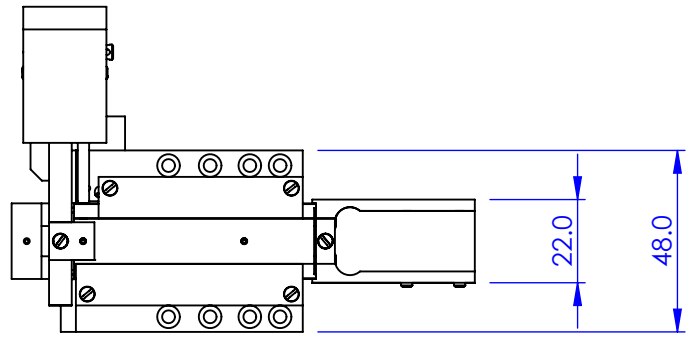

REV.	REVISIONS	DESCRIPTION	DATE	APPROVED

GENERAL VIEW
SCALE: 1:2